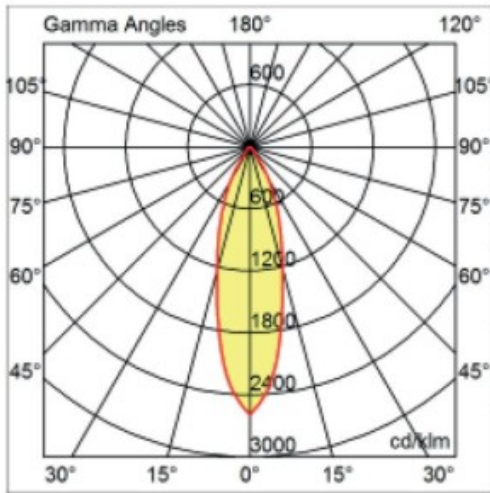

DIXIT RA8 RECESSED

E56097-

PROJECT
TYPE
SPECIFIER
QUANTITY
DATE

26°

Dimming	DP	DV	Order Example K°	
	Phase	0-10V		L5XXXXXX-DV-30K
Color Temperature	27K	30K	K°	
	2700K	3000K		0-10V
			3000K	

E