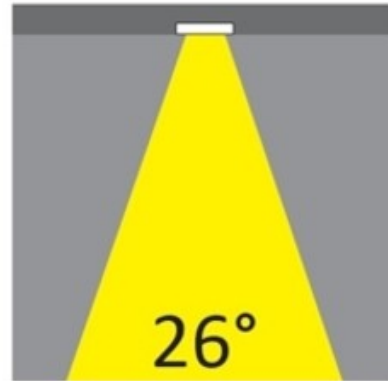

DIXIT RA8 RECESSED

E56097-

PROJECT
TYPE
SPECIFIER
QUANTITY
DATE

26°

Dimming	DP	DV	Order Example K°	
	Phase	0-10V		L5XXXXXX-DV-30K
Color Temperature	27K	30K	K°	
	2700K	3000K		0-10V
			3000K	

E