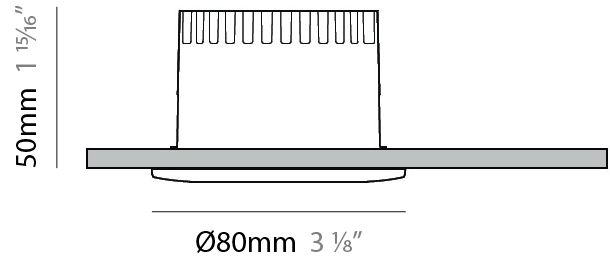

GENERAL

Series: Dixit
Subseries: Dixit RA8
Brand: Ivela
Division: Exterior
Mounting Type: Recessed
Mounting Location: Ceiling
Subcategory: Downlight

PHYSICAL

Shape: Round
Diameter (mm): 80
Diameter (in): 3 1/8
Height (mm): 50
Height (in): 1 15/16
Min. Recessing Depth (mm): 90
Min. Recessing Depth (in): 3 9/16
Light Distribution: Direct
Weight (kg): 0.4
Weight (lbs): 8.81
Diffuser: Clear Polycarbonate
Fixture Finish: MWH
Fixture Material: Aluminum Die Cast
Cut-out Measurements: 70mm / 2 3/4"

OPTICAL

Optic°: 26
Beam Angle: Symmetric
Adjustability: Fixed
Upon Request: Optics 45° (mirror metallized) / 65° (white)

RATINGS AND CERTIFICATIONS

Certified By: CSA Certified to UL and CSA Standards
IP rating: IP65
IK Rating: IK08

GENERAL

Series: Dixit
 Subseries: Dixit RA8
 Brand: Ivela
 Division: Exterior
 Mounting Type: Recessed
 Mounting Location: Ceiling
 Subcategory: Downlight

PHYSICAL

Shape: Round
 Diameter (mm): 80
 Diameter (in): 3 1/8
 Height (mm): 81
 Height (in): 3 3/16
 Min. Recessing Depth (mm): 121
 Min. Recessing Depth (in): 4 3/4
 Light Distribution: Direct
 Weight (kg): 0.4
 Weight (lbs): 0.88
 Diffuser: Clear Polycarbonate
 Fixture Finish: MWH
 Fixture Material: Aluminum Die Cast
 Cut-out Measurements: 70mm / 2 3/4"