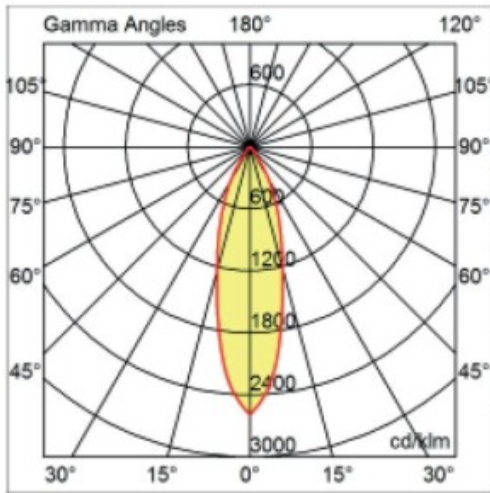

DIXIT RA8 RECESSED

E56103-

PROJECT
TYPE
SPECIFIER
QUANTITY
DATE

26°