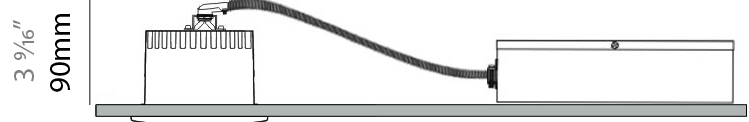

GENERAL

Series: Dixit
Subseries: Dixit RA8
Brand: Ivela
Division: Exterior
Mounting Type: Recessed
Mounting Location: Ceiling
Subcategory: Downlight

PHYSICAL

Shape: Round
Diameter (mm): 80
Diameter (in): 3 1/8
Height (mm): 50
Height (in): 1 15/16
Min. Recessing Depth (mm): 90
Min. Recessing Depth (in): 3 9/16
Light Distribution: Direct
Weight (kg): 0.4
Weight (lbs): 8.81
Diffuser: Clear Polycarbonate
Fixture Finish: MWH
Fixture Material: Aluminum Die Cast
Cut-out Measurements: 70mm / 2 3/4"

LED

Number of LEDs: 1
Color Temperature (°K): 2700 / 3000 / 4000
Max. Delivered Lumen (lm): 501 - 638 / 592 - 729
CRI: >90 CRI
Efficiency (%): 91
Lamp Life (hrs): 50000
Upon Request: 3500K upon request

OPTICAL

Optic°: 26
Beam Angle: Symmetric
Adjustability: Fixed
Upon Request: Optics 45° (mirror metallized) / 65° (white)

RATINGS AND CERTIFICATIONS

Certified By: CSA Certified to UL and CSA Standards
IP rating: IP65
IK Rating: IK08

GENERAL

Series: Dixit
 Subseries: Dixit RA8
 Brand: Ivela
 Division: Exterior
 Mounting Type: Recessed
 Mounting Location: Ceiling
 Subcategory: Downlight

PHYSICAL

Shape: Round
 Diameter (mm): 80
 Diameter (in): 3 1/8
 Height (mm): 81
 Height (in): 3 3/16
 Min. Recessing Depth (mm): 121
 Min. Recessing Depth (in): 4 3/4
 Light Distribution: Direct
 Weight (kg): 0.4
 Weight (lbs): 0.88
 Diffuser: Clear Polycarbonate
 Fixture Finish: MWH
 Fixture Material: Aluminum Die Cast
 Cut-out Measurements: 70mm / 2 3/4"